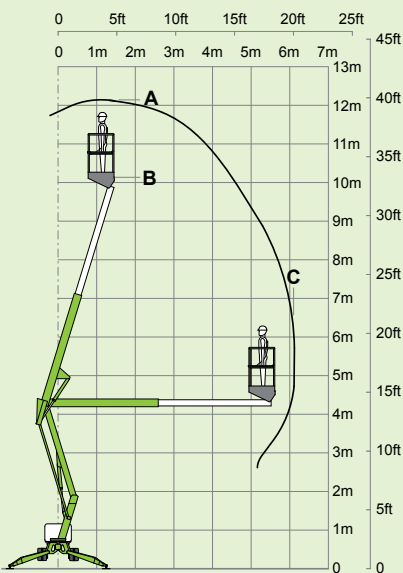

(A) 12.2m  
40ft

(B) 10.2m  
33ft 6in

(C) 6.1m  
20ft

200kg  
440lbs

1.1m x 0.65m  
3ft 7in x 2ft 2in

(D) 1.9m  
6ft 3in

(F) 1.1m  
3ft 7in

(G) 3.55m  
11ft 8in

(J) 3.95m  
13ft

1.6km/h  
1mph

60%  
31°

1850kg  
4080lbs

[niftylift.com.au](http://niftylift.com.au)

NIFTYLIFT PTY  
11 Kennington Drive,  
Tomago,  
NSW 2322,  
Australia  
[www.niftylift.com.au](http://www.niftylift.com.au)  
e-mail: [jking@niftylift.com.au](mailto:jking@niftylift.com.au)  
Tel.: +61 (0) 2 4964 9765  
Fax: +61 (0) 2 4964 9714