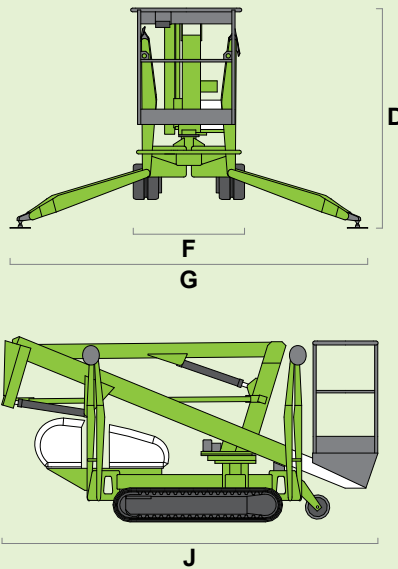

(A) 12.2m  
40ft

(B) 10.2m  
33ft 6in

(C) 6.1m  
20ft

200kg  
440lbs

1.1m x 0.65m  
3ft 7in x 2ft 2in

(D) 1.9m  
6ft 3in

(F) 1.1m  
3ft 7in

(G) 3.55m  
11ft 8in

(J) 3.95m  
13ft

1.6km/h  
1mph

60%  
31°

1850kg  
4080lbs

[niftylift.com.au](http://niftylift.com.au)

NIFTYLIFT PTY  
11 Kennington Drive,  
Tomago,  
NSW 2322,  
Australia  
[www.niftylift.com.au](http://www.niftylift.com.au)  
e-mail: [jking@niftylift.com.au](mailto:jking@niftylift.com.au)  
Tel.: +61 (0) 2 4964 9765  
Fax: +61 (0) 2 4964 9714